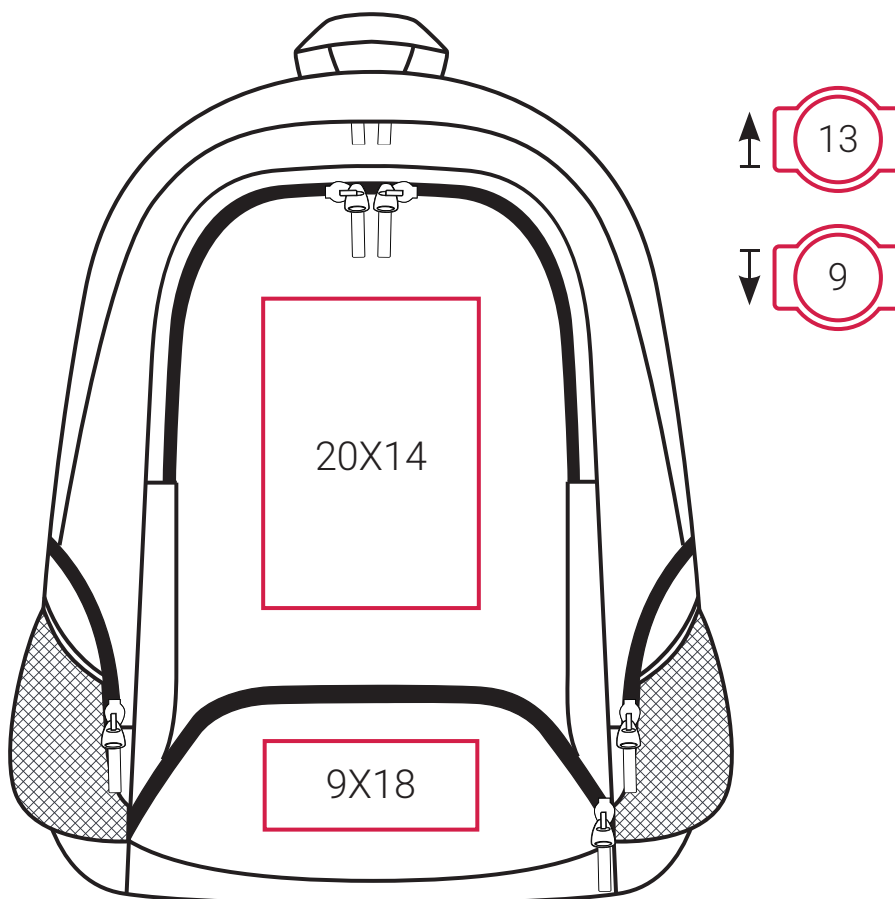

DECORATION INFO

SH7700 | London Backpack

10X10 Printing Area (cm),
Height x Width.

Embroidery Area (dimeter/cm),
Arrow direction - upper/lower area.

Suitable for:

Screen Printing | DTF / Digital Transfer | Transfer Printing (foil, one colour) | Embroidery.