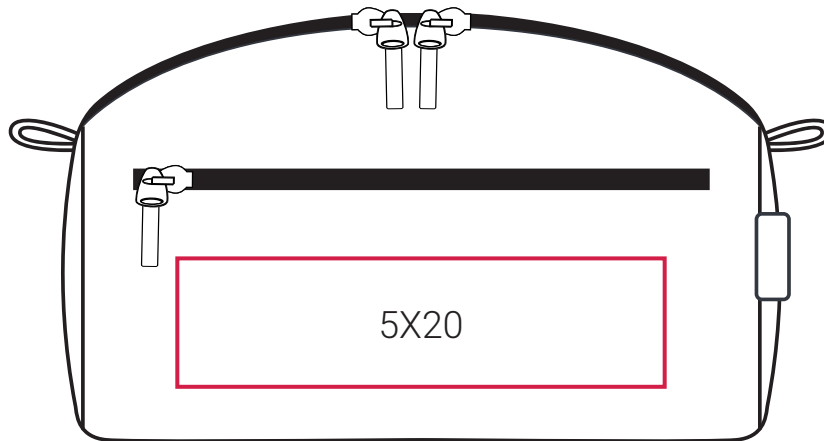

DECORATION INFO

SH2484 | Ibiza Toiletry Bag

10X10 Printing Area (cm),
Height x Width.

Embroidery Area (dimeter/cm),
Arrow direction - upper/lower area.

Suitable for:

Screen Printing | DTF / Digital Transfer | Transfer Printing (foil, one colour) | Embroidery.