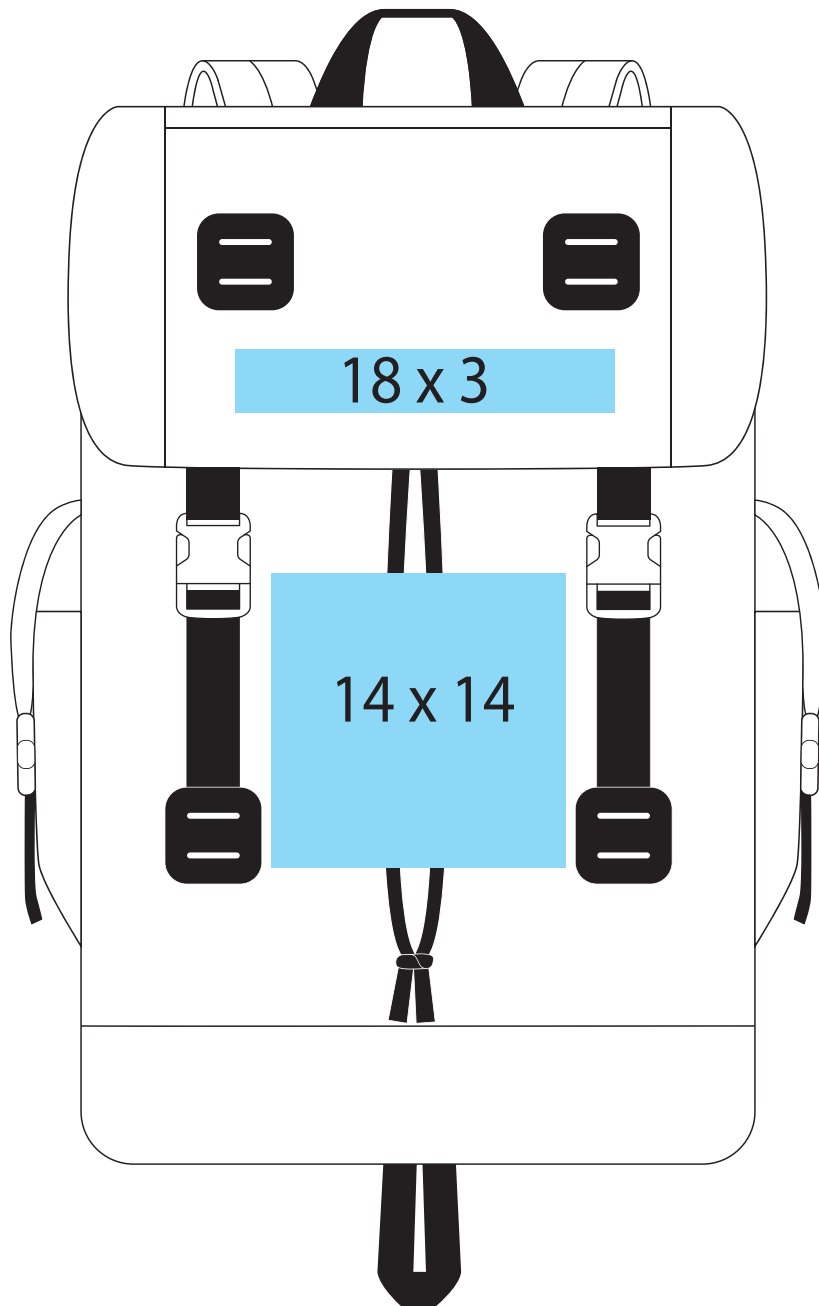

Decoration Info

069.29 - BG620

**BagBase®**

in cm