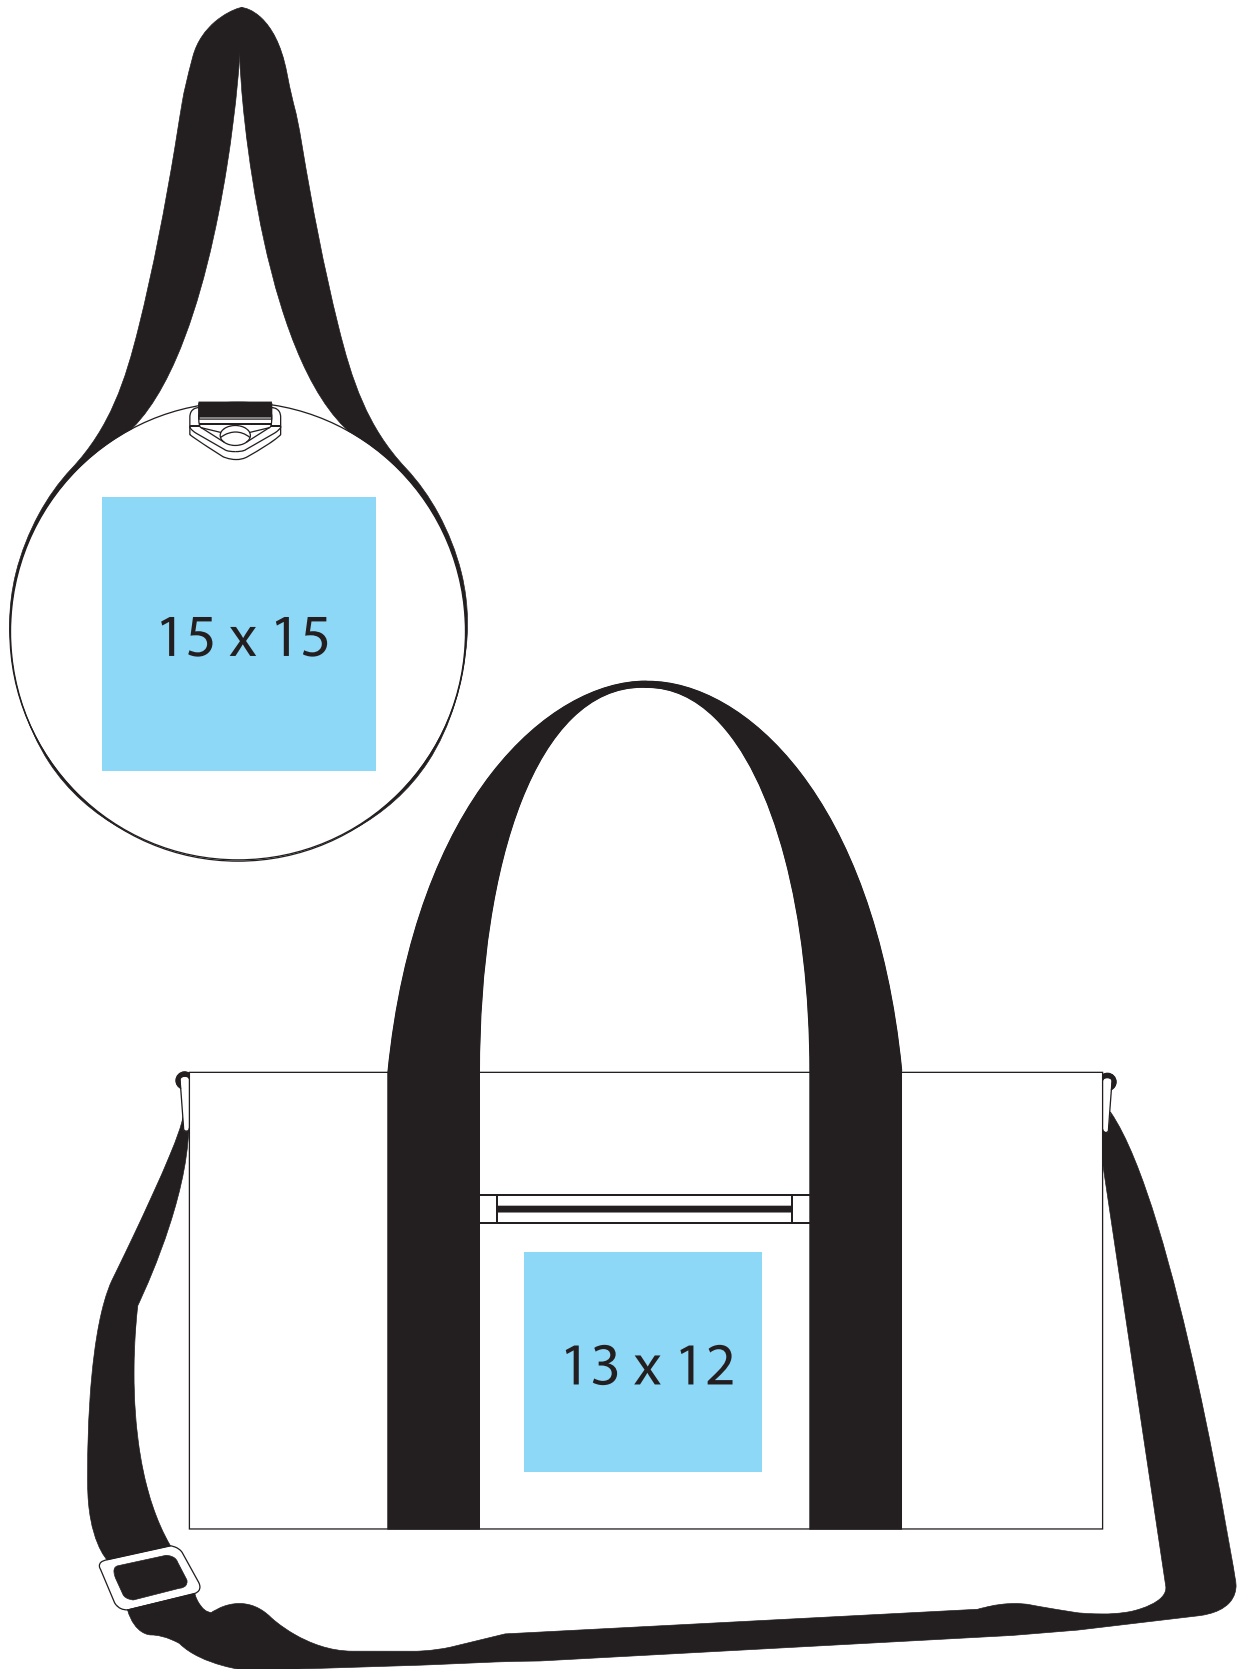

Decoration Info

066.29 - BG173

BagBase®

in cm