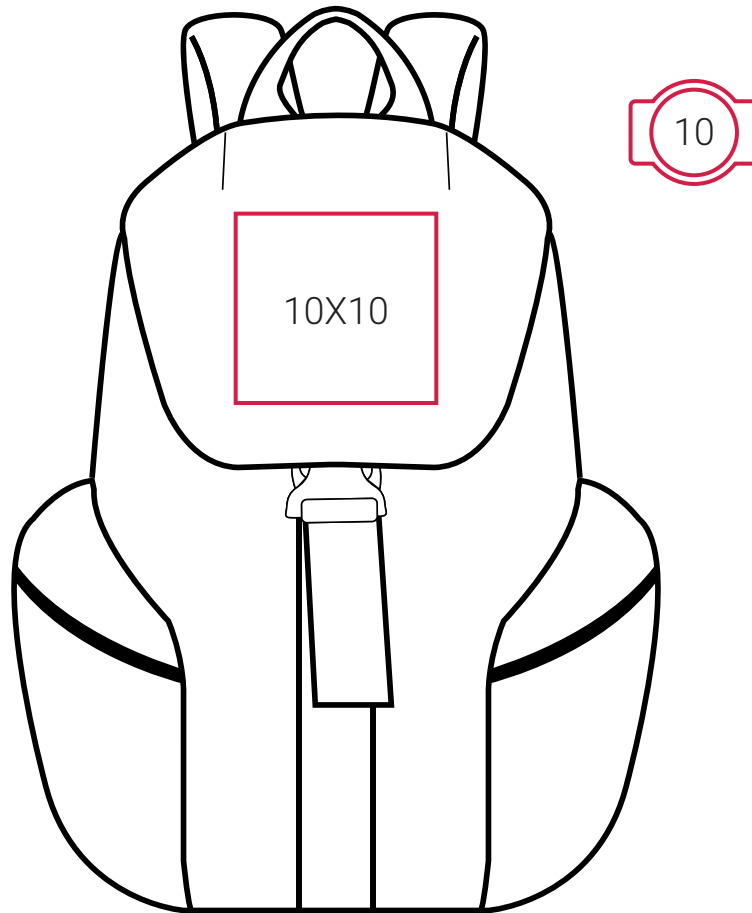

DECORATION INFO

SH7717 | TLV Urban Backpack

10X10 Printing Area (cm),
Height x Width.

↑ **10** ↓ **10** Embroidery Area (diameter/cm),
Arrow direction - upper/lower area.

Suitable for:

Screen Printing | DTF / Digital Transfer | Transfer Printing (foil, one colour) | Embroidery.