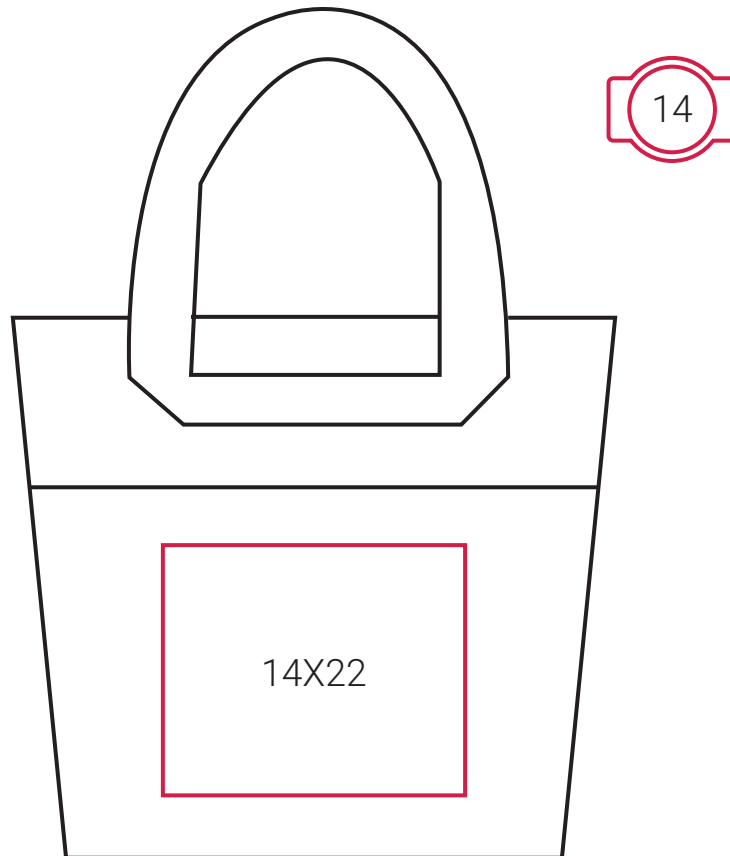

DECORATION INFO

SH4131 | Tenerife Beach and Leisure Bag

10X10

Printing Area (cm),
Height x Width.

Embroidery Area (diameter/cm),
Arrow direction - upper/lower area.

Suitable for:

Screen Printing | DTF / Digital Transfer | Transfer Printing (foil, one colour) | Embroidery.