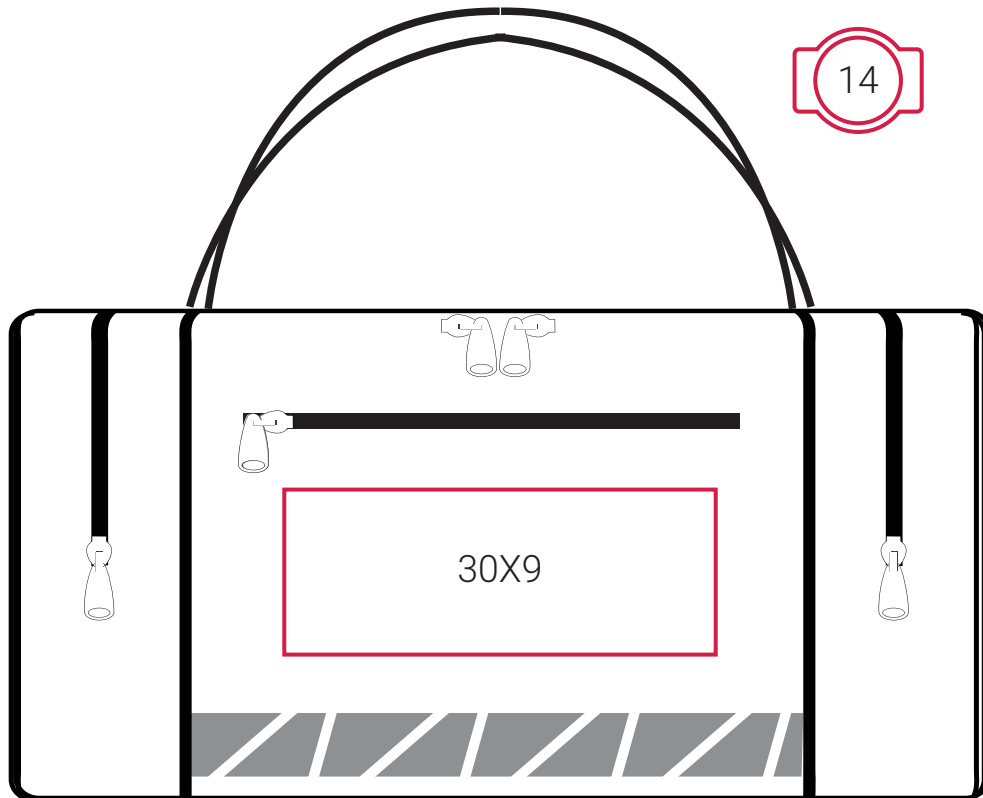

DECORATION INFO

SH1437 | Edinburgh Mammoth Work Bag

10X10 Printing Area (cm),
Height x Width.

Embroidery Area (diameter/cm),
Arrow direction - upper/lower area.

Suitable for:

Screen Printing | DTF / Digital Transfer | Transfer Printing (foil, one colour) | Embroidery.