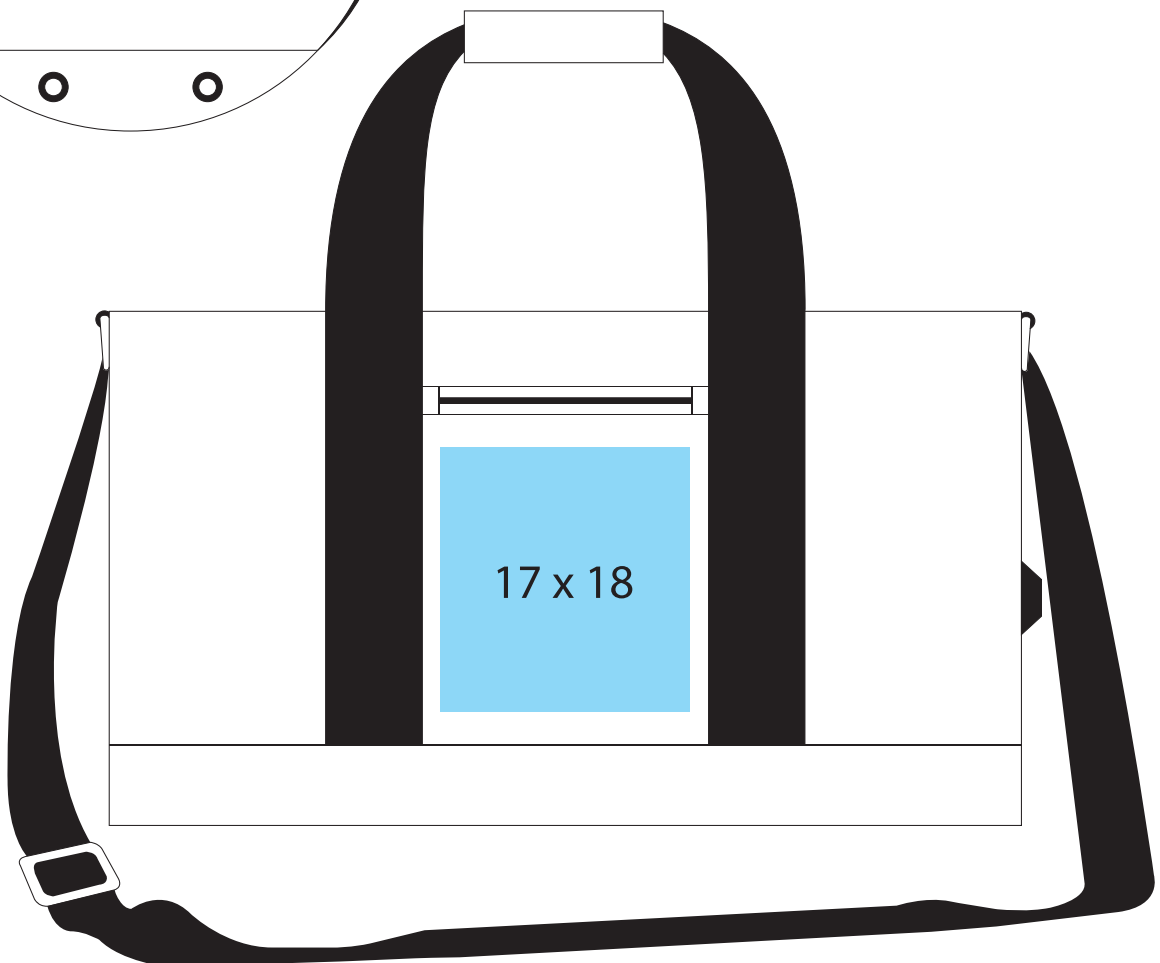

Decoration Info

048.29 - BG546

BagBase®

in cm