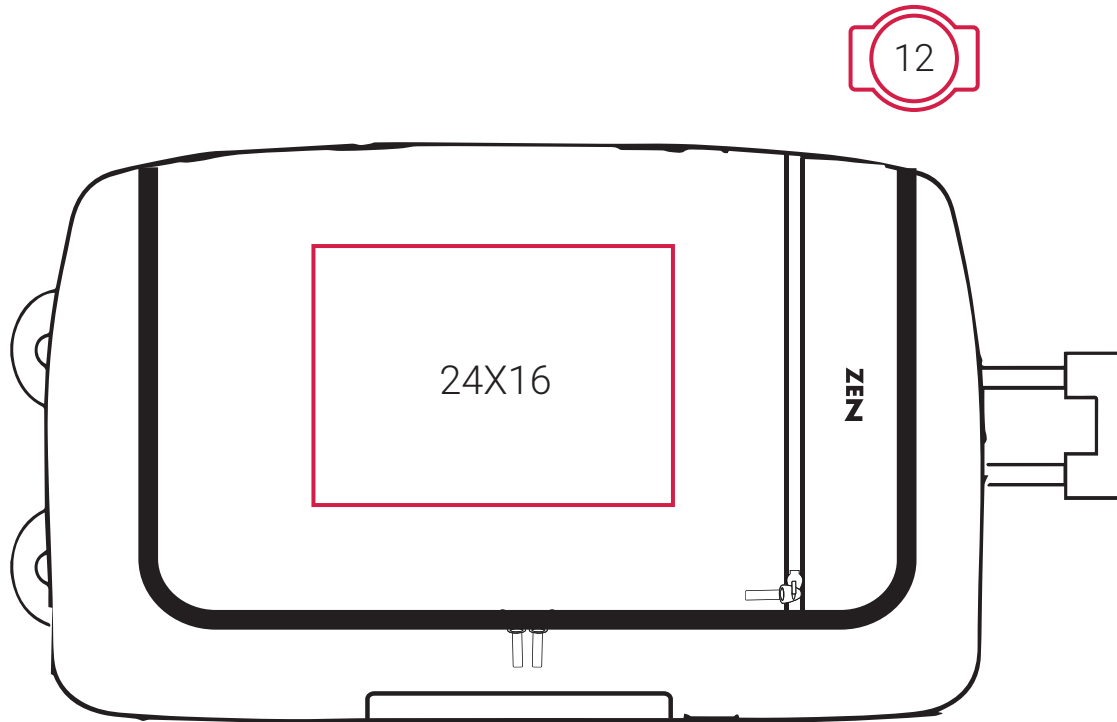

## DECORATION INFO

---

SH6095 | Kathmandu Dressy Trolley Bag

10X10

Printing Area (cm),  
Height x Width.

Embroidery Area (dimeter/cm),  
Arrow direction - upper/lower area.

---

### Suitable for:

Screen Printing | DTF / Digital Transfer | Transfer Printing (foil, one colour) | Embroidery.