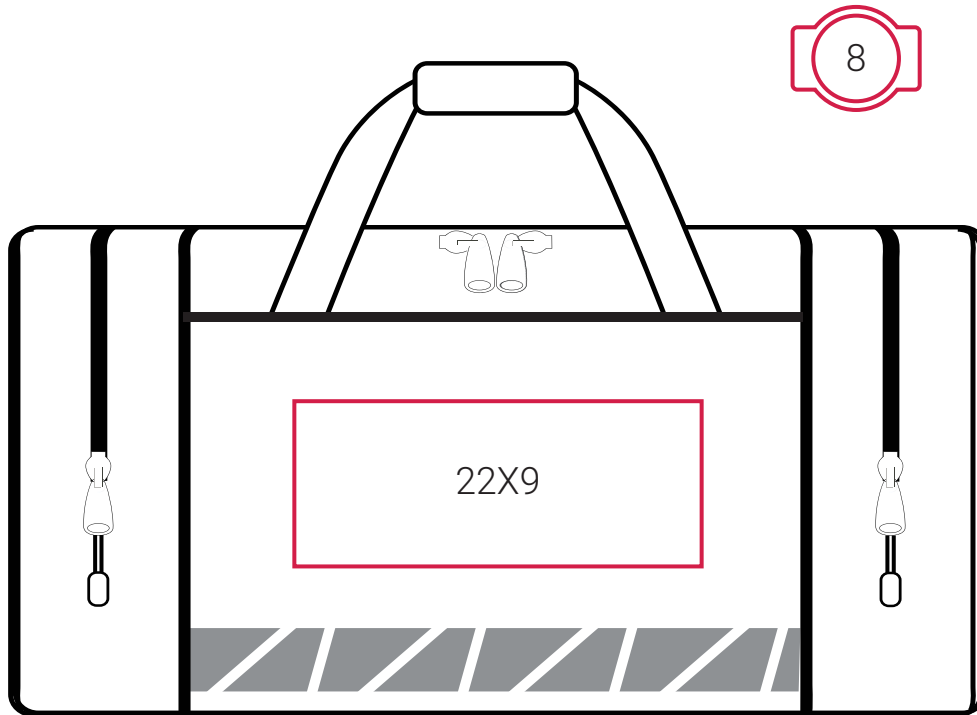

DECORATION INFO

SH1436 | Inverness Practical Work / Sports Bag

10X10

Printing Area (cm),
Height x Width.

Embroidery Area (dimeter/cm),
Arrow direction - upper/lower area.

Suitable for:

Screen Printing | DTF / Digital Transfer | Transfer Printing (foil, one colour) | Embroidery.