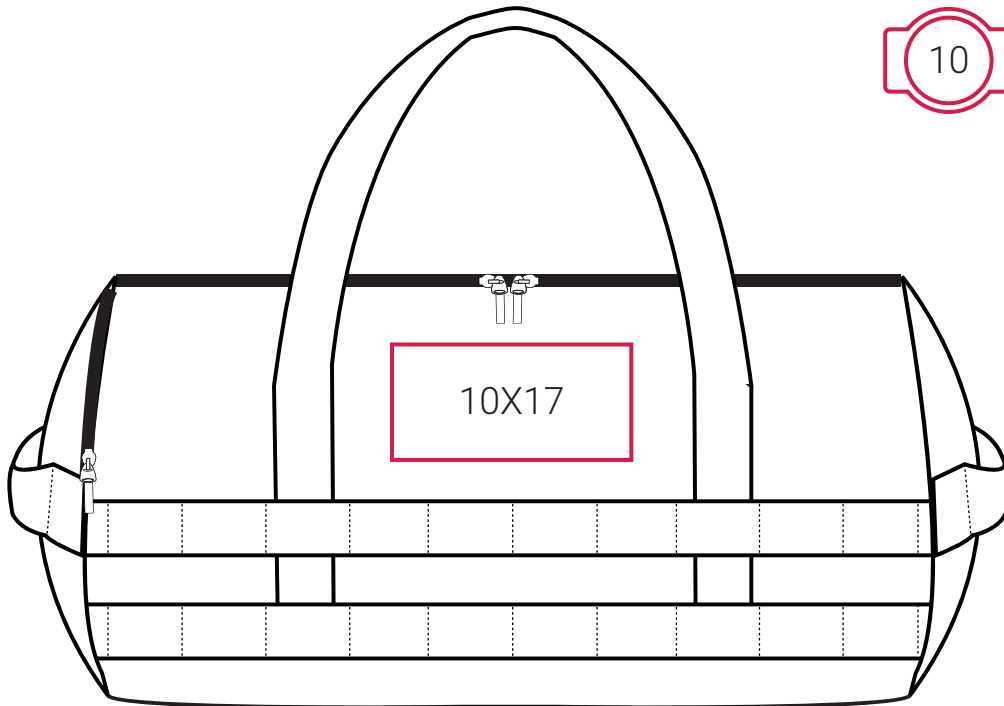

DECORATION INFO

SH2682 | Olympia Sports Bag

10X10 Printing Area (cm),
Height x Width.

↑ 10 ↓ 10 Embroidery Area (diameter/cm),
Arrow direction - upper/lower area.

Suitable for:

Screen Printing | DTF / Digital Transfer | Transfer Printing (foil, one colour) | Embroidery.