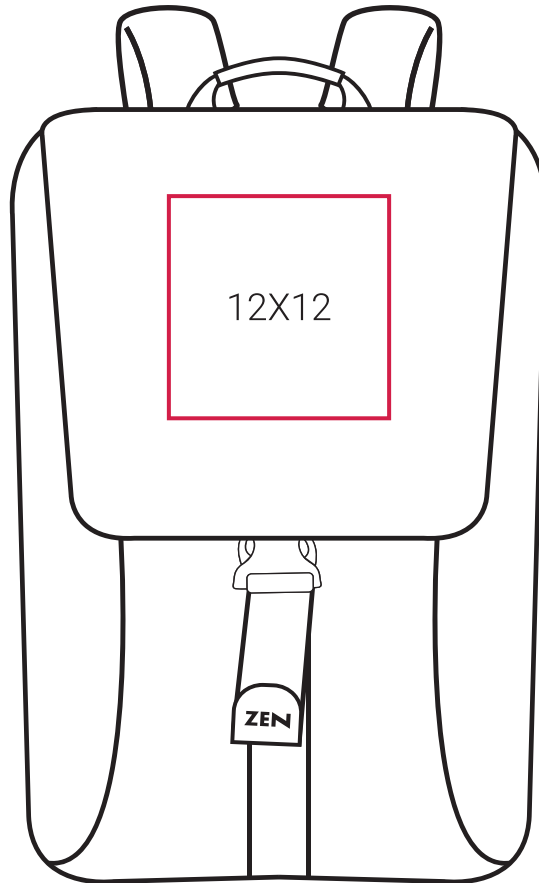

DECORATION INFO

SH7762 | Amethyst Stylish Computer Backpack

10X10 Printing Area (cm),
Height x Width.

Embroidery Area (diameter/cm),
Arrow direction - upper/lower area.

Suitable for:

Screen Printing | DTF / Digital Transfer | Transfer Printing (foil, one colour).