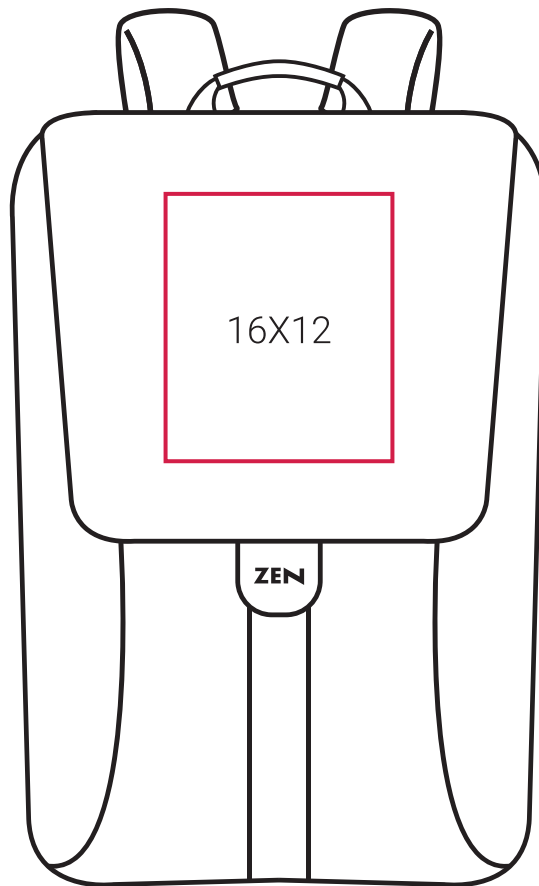

## DECORATION INFO

---

SH7760 | Amber Chic Laptop Backpack

---

**10X10** Printing Area (cm),  
Height x Width.

↑ **10** ↓ **10** Embroidery Area (diameter/cm),  
Arrow direction - upper/lower area.

---

### Suitable for:

Screen Printing | DTF / Digital Transfer | Transfer Printing (foil, one colour).