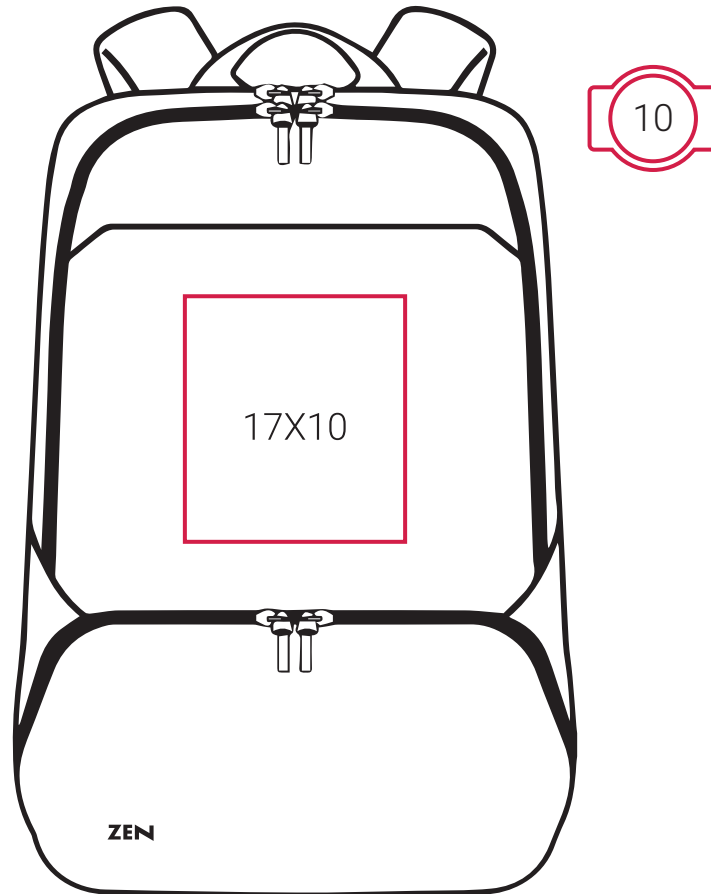

DECORATION INFO

SH5840 | Interlaken Alpine Laptop Backpack

10X10 Printing Area (cm),
Height x Width.

↑ **10** ↓ **10** Embroidery Area (diameter/cm),
Arrow direction - upper/lower area.

Suitable for:

Screen Printing | DTF / Digital Transfer | Transfer Printing (foil, one colour) | Embroidery.