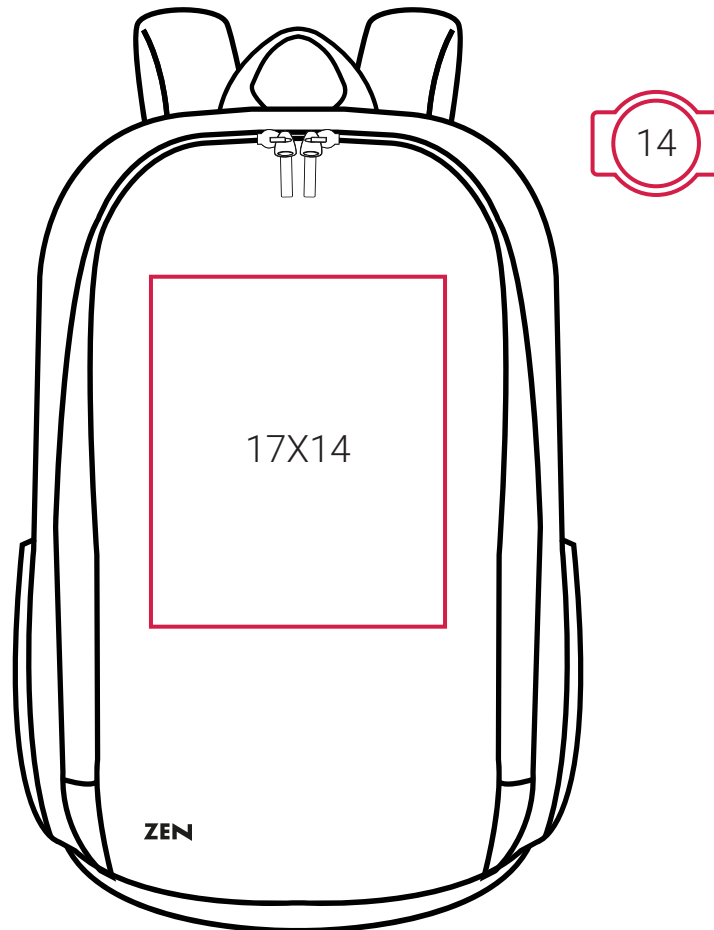

## DECORATION INFO

---

SH5833 | Hamburg Laptop Backpack

10X10

Printing Area (cm),  
Height x Width.

Embroidery Area (dimeter/cm),  
Arrow direction - upper/lower area.