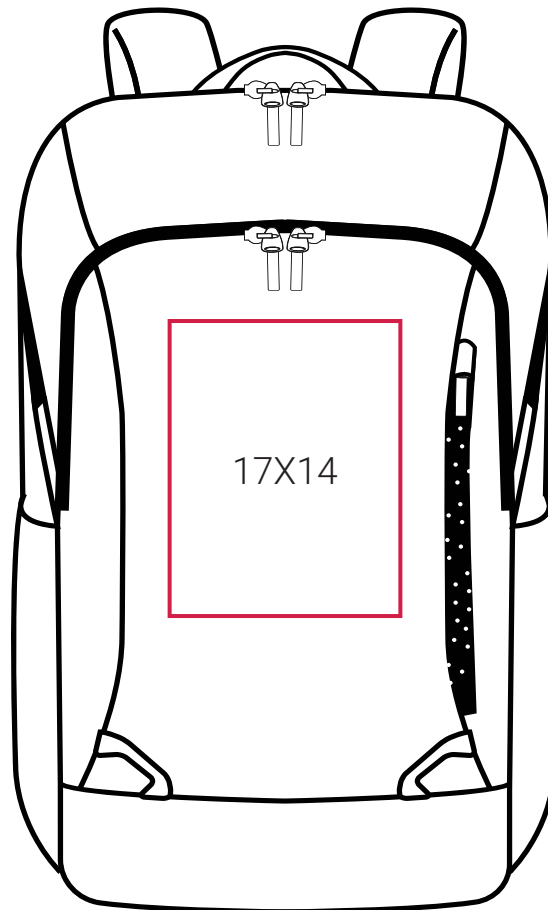

## DECORATION INFO

SH5805 | Jerusalem Laptop Backpack

**10X10** Printing Area (cm),  
Height x Width.

Embroidery Area (diameter/cm),  
Arrow direction - upper/lower area.

### Suitable for:

Screen Printing | DTF / Digital Transfer | Transfer Printing (foil, one colour) | Embroidery.