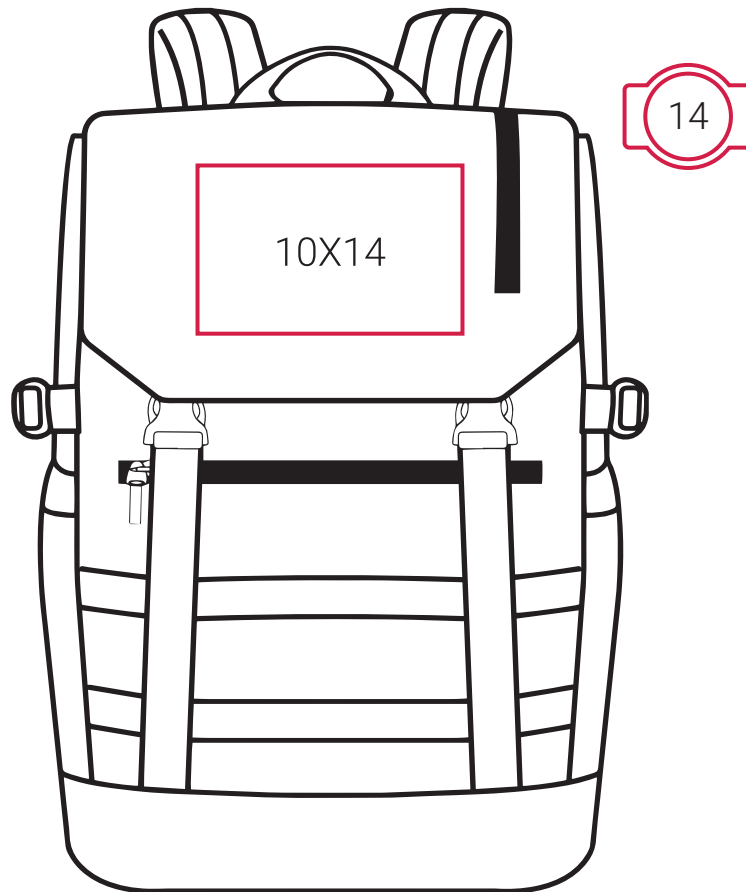

DECORATION INFO

SH7707 | Waterloo Military Style Backpack

10X10 Printing Area (cm),
Height x Width.

↑ **10** ↓ **10** Embroidery Area (diameter/cm),
Arrow direction - upper/lower area.

Suitable for:

Screen Printing | DTF / Digital Transfer | Transfer Printing (foil, one colour) | Embroidery.