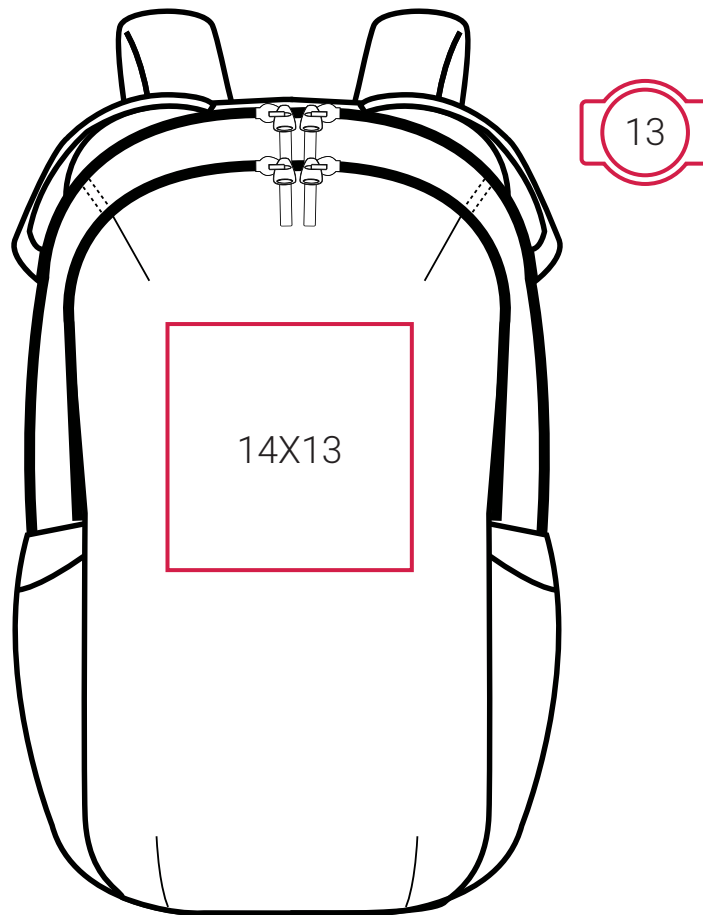

## DECORATION INFO

---

SH7722 | Kyiv Fine Backpack

---

**10X10** Printing Area (cm),  
Height x Width.

↑ **10** ↓ **10** Embroidery Area (dimeter/cm),  
Arrow direction - upper/lower area.

---