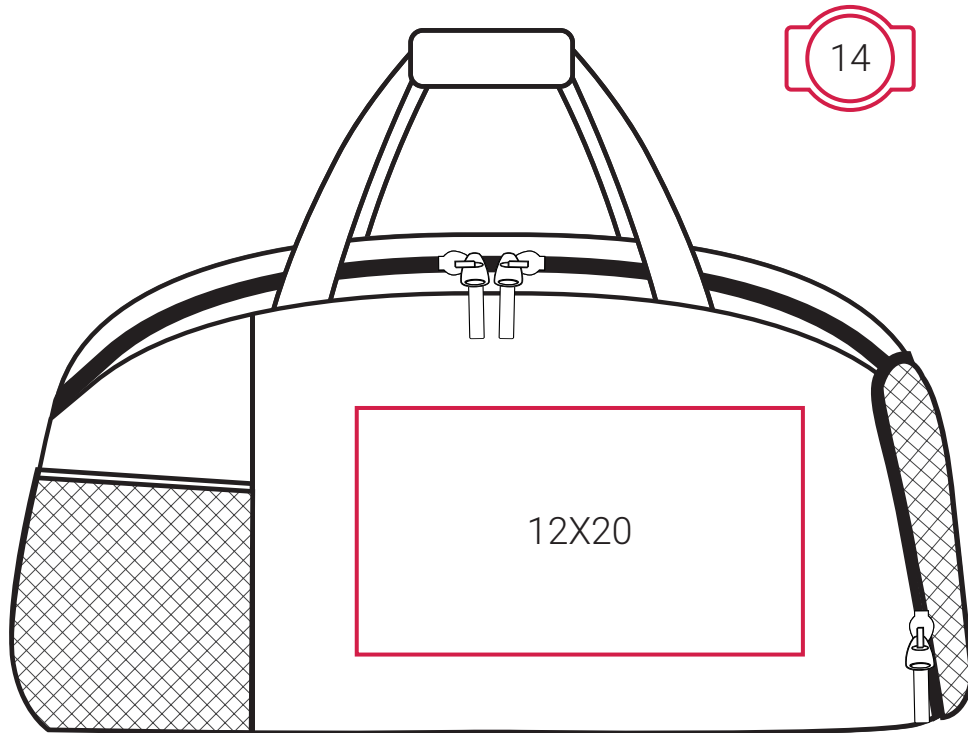

DECORATION INFO

SH1590 | Marathon Sport Bag

10X10

Printing Area (cm),
Height x Width.

Embroidery Area (diameter/cm),
Arrow direction - upper/lower area.

Suitable for:

Screen Printing | DTF / Digital Transfer | Transfer Printing (foil, one colour) | Embroidery.