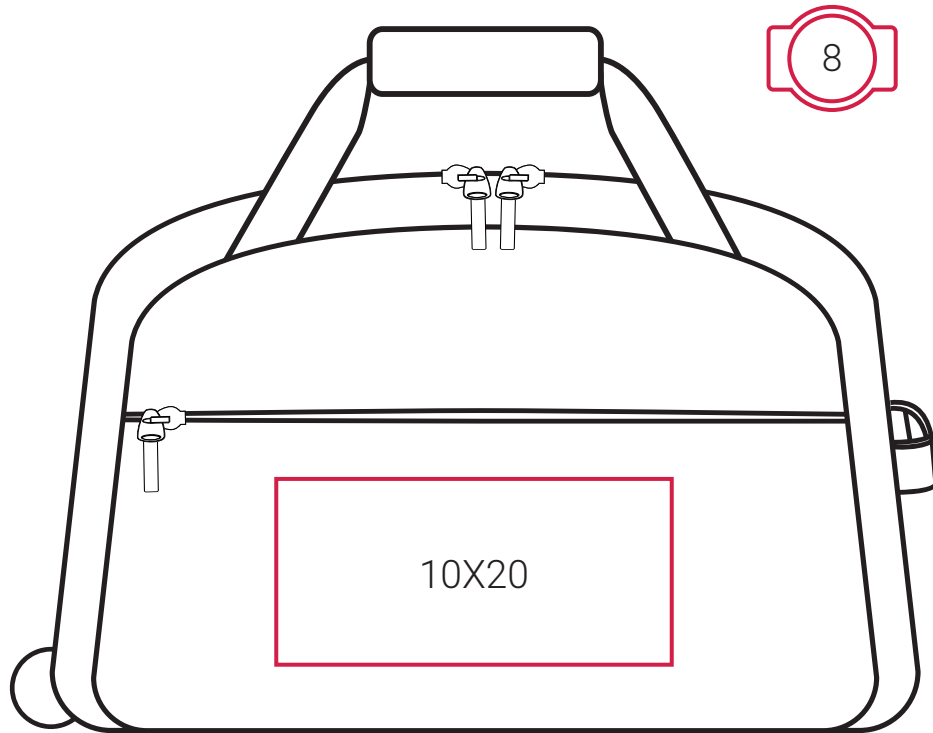

DECORATION INFO

SH6093 | Beijing Flyer Trolley

10X10 Printing Area (cm),
Height x Width.

↑ **10** ↓ **10** Embroidery Area (dimeter/cm),
Arrow direction - upper/lower area.

Suitable for:

Screen Printing | DTF / Digital Transfer | Transfer Printing (foil, one colour) | Embroidery.