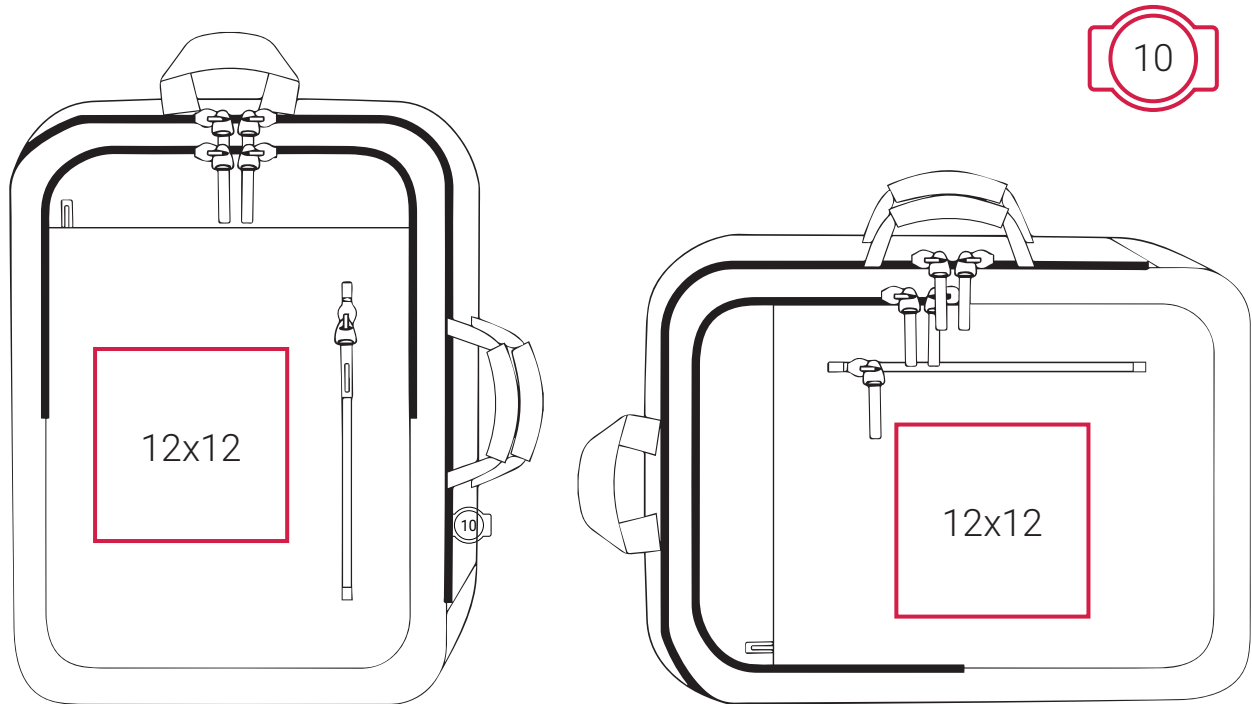

## DECORATION INFO

SH5819 | Bordeaux Hybrid Laptop Briefcase

**10X10** Printing Area (cm),  
Height x Width.

Embroidery Area (diameter/cm),  
Arrow direction - upper/lower area.

### Suitable for:

Screen Printing | DTF / Digital Transfer | Transfer Printing (foil, one colour) | Embroidery.