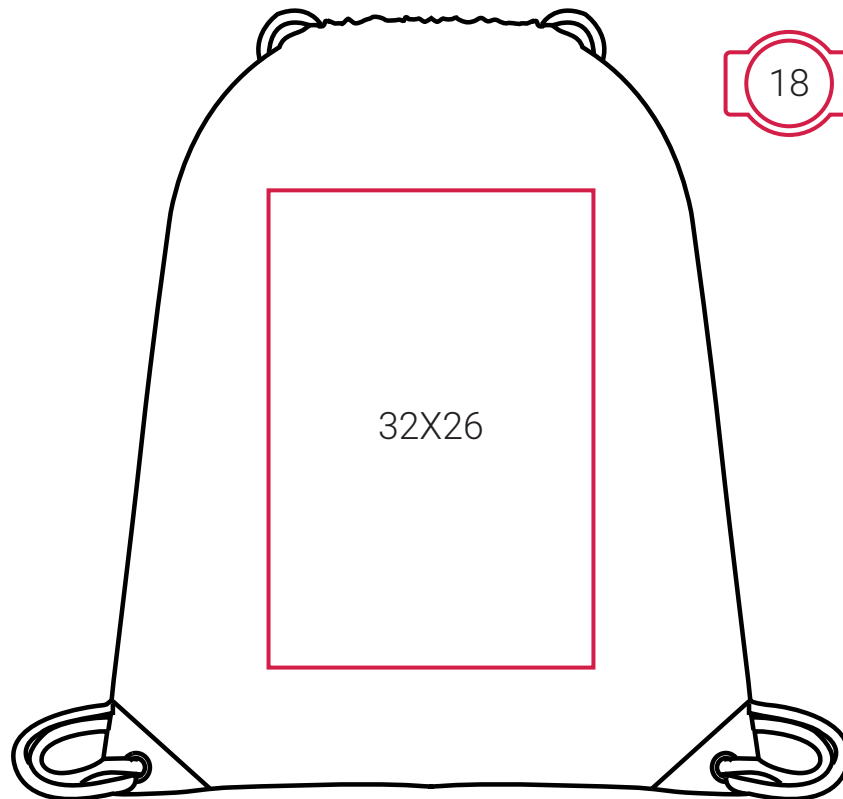

## DECORATION INFO

---

SH5895 | Stafford Cotton Drawstring Tote

---

10X10

Printing Area (cm),  
Height x Width.

Embroidery Area (diameter/cm),  
Arrow direction - upper/lower area.

---