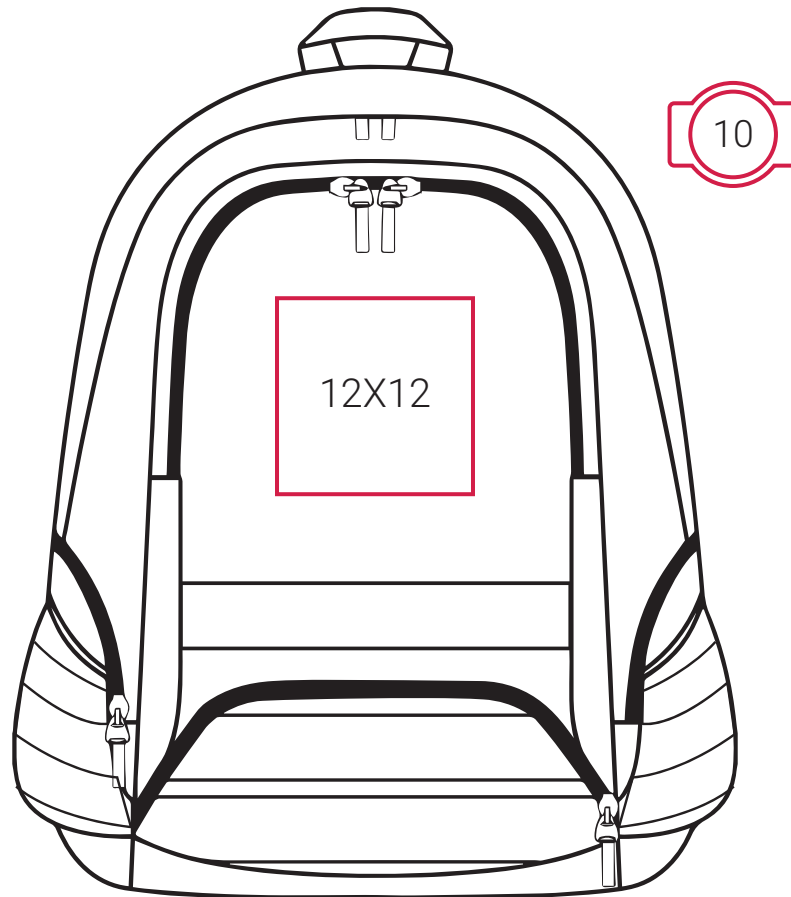

## DECORATION INFO

---

SH7702 | London Hi-Vis Backpack

10X10

Printing Area (cm),  
Height x Width.

Embroidery Area (dimeter/cm),  
Arrow direction - upper/lower area.