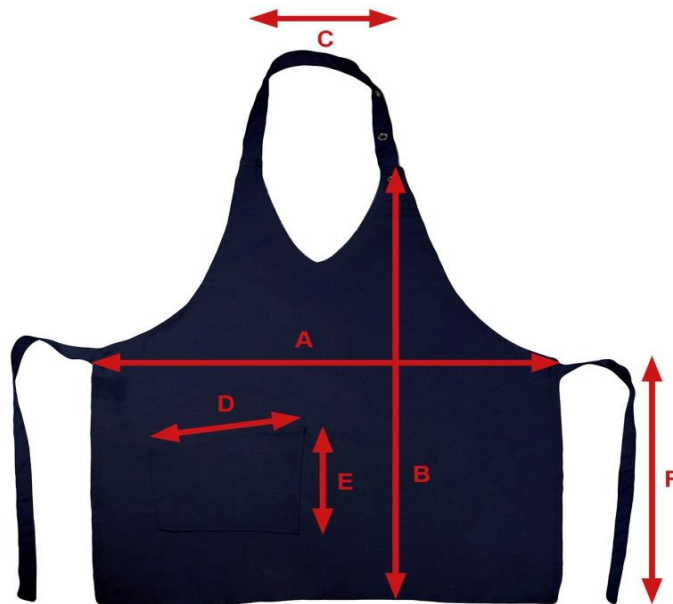

Measurement Chart

JG23 - 'Bern' Women's Bib Apron

Position	in cm
A	75
B	75
C	26
D	20
E	16,5 - 20
F	100

24.04.2018

jassz
bags towels bistro