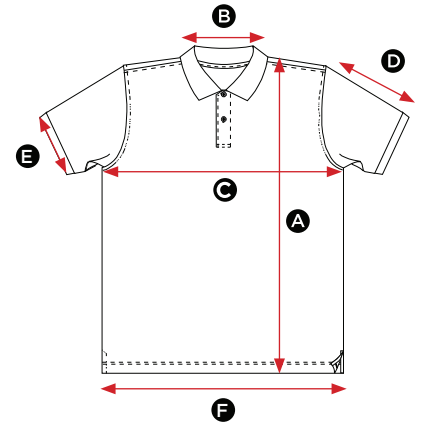

511.52

SGPolo Stretch Signature Stretch Tagless Polo

MEASUREMENTS CM	S	M	L	XL	2XL	3XL	4XL	5XL
A Length	68.5	70	72.5	75	77.5	80	82.5	85
B Back neck opening	16.5	17	17.5	18	18.5	19	19.5	20
C Half chest	48	5	54	57	60	63	66	69
D Sleeve length	22	23	24	25	26	27	28	29
E Sleeve width opening	14	15	16	17	18	19	20	21
F Bottom hem opening	48	51	54	57	60	63	66	69

All measurements are within industry standard tolerances and are product dependent.

510.52

SGPoloF Stretch Ladies' Signature Stretch Tagless Polo

MEASUREMENTS CM	XS	S	M	L	XL	2XL	3XL
A Length	60	62	64	66	68	70	72
B Back neck opening	40	42.5	45	47.5	52	55	58
C Half chest	40	42.5	45	47.5	52	55	58
D Sleeve length	13	14	15	16	17	18	19
E Sleeve width opening	13	14	15	16	17	18	19
F Bottom hem opening	15.5	16	16.5	17	17.5	18	18.5