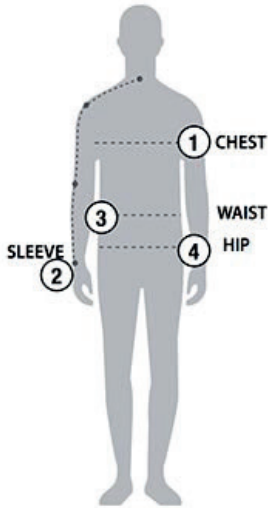

STORMTECH SIZING CHART

BASED ON YOUR BODY MEASUREMENTS

MEN'S SIZING

To select the best size for you, please follow these simple steps:

- ① **Most important measurement:**
Take your Chest/Bust measurement from just under your arm at the fullest part of the chest
- ② Take your Sleeve length from the back base of the neck across the shoulder and around the elbow to your wrist
- ③ Take your Waist measurement at the narrowest point around your natural waistline.
- ④ Take your Hip measurement at the fullest part of your body below the waist

When measurements fall between two sizes:
The size selection should be based on fit preference: Select lower size for a closer to body fit or the larger size for a more relaxed fit. When in doubt, we strongly recommend ordering a size sample.

WOMEN'S SIZING

BHS-2 | MEN'S EDGE SOFTSHELL

MEN'S SIZING CHART – YOUR BODY MEASUREMENTS

SIZE	XS	S	M	L	XL	2XL	3XL	4XL	5XL
Chest ①	N/A	35"-38" [89-96.5cm]	38"-41" [96.5-104cm]	41"-44" [104-112cm]	44"-47" [112-119cm]	47"-50" [119-127cm]	50"-53" [127-134.5cm]	53"-56" [134.5-142cm]	56"-59" [142-150cm]
Sleeve Length ②	N/A	33"-34" [84-86.5cm]	34"-35" [86.5-89cm]	35"-36" [89-91.5cm]	36"-37" [91.5-94cm]	37"-38" [94-96.5cm]	38"-38.5" [96.5-97.75cm]	38.5"-39" [97.75cm-99cm]	39"-39.5" [99-100.25cm]
Waist ③	N/A	29"-32" [73.5-81cm]	32"-35" [81-89cm]	35"-38" [89-96.5cm]	38"-41" [96.5-104cm]	41"-44" [104-112cm]	44"-47" [112-119cm]	47"-50" [119-127cm]	50"-53" [127-134.5cm]
Hip ④	N/A	34"-37" [86-94cm]	37"-40" [94-101.5cm]	40"-43" [101.5-109cm]	43"-46" [109-117cm]	46"-49" [117-124.5cm]	49"-52" [124.5-132cm]	52"-55" [132-140cm]	55"-58" [140-147cm]