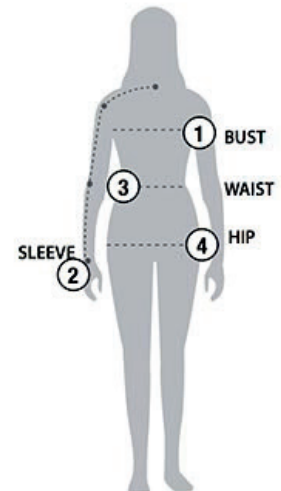

STORMTECH SIZING CHART

BASED ON YOUR BODY MEASUREMENTS

MEN'S SIZING

To select the best size for you, please follow these simple steps:

- ① **Most important measurement:**
Take your Chest/Bust measurement from just under your arm at the fullest part of the chest
- ② Take your Sleeve length from the back base of the neck across the shoulder and around the elbow to your wrist
- ③ Take your Waist measurement at the narrowest point around your natural waistline.
- ④ Take your Hip measurement at the fullest part of your body below the waist

When measurements fall between two sizes:
The size selection should be based on fit preference: Select lower size for a closer to body fit or the larger size for a more relaxed fit. When in doubt, we strongly recommend ordering a size sample.

WOMEN'S SIZING

BHS-2 | MEN'S EDGE SOFTSHELL

MEN'S SIZING CHART – YOUR BODY MEASUREMENTS

SIZE	XS	S	M	L	XL	2XL	3XL	4XL	5XL
Chest ①	N/A	35"-38" [89-96.5cm]	38"-41" [96.5-104cm]	41"-44" [104-112cm]	44"-47" [112-119cm]	47"-50" [119-127cm]	50"-53" [127-134.5cm]	53"-56" [134.5-142cm]	56"-59" [142-150cm]
Sleeve Length ②	N/A	33"-34" [84-86.5cm]	34"-35" [86.5-89cm]	35"-36" [89-91.5cm]	36"-37" [91.5-94cm]	37"-38" [94-96.5cm]	38"-38.5" [96.5-97.75cm]	38.5"-39" [97.75cm-99cm]	39"-39.5" [99-100.25cm]
Waist ③	N/A	29"-32" [73.5-81cm]	32"-35" [81-89cm]	35"-38" [89-96.5cm]	38"-41" [96.5-104cm]	41"-44" [104-112cm]	44"-47" [112-119cm]	47"-50" [119-127cm]	50"-53" [127-134.5cm]
Hip ④	N/A	34"-37" [86-94cm]	37"-40" [94-101.5cm]	40"-43" [101.5-109cm]	43"-46" [109-117cm]	46"-49" [117-124.5cm]	49"-52" [124.5-132cm]	52"-55" [132-140cm]	55"-58" [140-147cm]