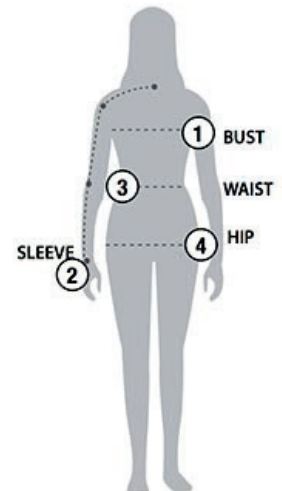

## BASED ON YOUR BODY MEASUREMENTS

### MEN'S SIZING

To select the best size for you, please follow these simple steps:

- ① **Most important measurement:**  
Take your Chest/Bust measurement from just under your arm at the fullest part of the chest
- ② Take your Sleeve length from the back base of the neck across the shoulder and around the elbow to your wrist
- ③ Take your Waist measurement at the narrowest point around your natural waistline.
- ④ Take your Hip measurement at the fullest part of your body below the waist

**When measurements fall between two sizes:**  
The size selection should be based on fit preference: Select lower size for a closer to body fit or the larger size for a more relaxed fit. When in doubt, we strongly recommend ordering a size sample.

### WOMEN'S SIZING