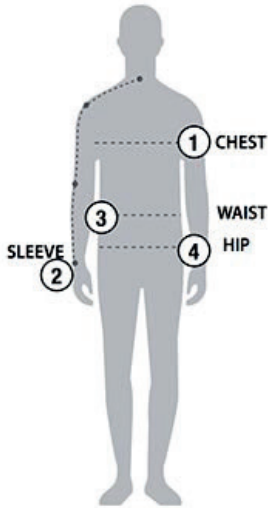

# STORMTECH SIZING CHART

## BASED ON YOUR BODY MEASUREMENTS

### MEN'S SIZING

To select the best size for you, please follow these simple steps:

- ① **Most important measurement:**  
Take your Chest/Bust measurement from just under your arm at the fullest part of the chest
- ② Take your Sleeve length from the back base of the neck across the shoulder and around the elbow to your wrist
- ③ Take your Waist measurement at the narrowest point around your natural waistline.
- ④ Take your Hip measurement at the fullest part of your body below the waist

### WOMEN'S SIZING CHART – YOUR BODY MEASUREMENTS

| SIZE                   | XS                         | S                          | M                         | L                            | XL                           | 2XL                         |
|------------------------|----------------------------|----------------------------|---------------------------|------------------------------|------------------------------|-----------------------------|
| <b>Bust</b> ①          | 29"-32"<br>[73.5-81cm]     | 32"-35"<br>[81-89cm]       | 35"-38"<br>[89-96.5cm]    | 38"-41"<br>[96.5-104cm]      | 41"-44"<br>[104-112cm]       | 44"-47"<br>[112-119cm]      |
| <b>Sleeve Length</b> ② | 30"-31"<br>[76-79cm]       | 31"-32"<br>[79-81.5cm]     | 32"-33"<br>[81.5-84cm]    | 33"-33.5"<br>[84-85cm]       | 33.5"-34"<br>[85-86.5cm]     | 34"-34.5"<br>[86.5-87.75cm] |
| <b>Waist</b> ③         | 22"-25"<br>[56-63.5cm]     | 25"-28"<br>[63.5-71cm]     | 28"-31"<br>[71-79cm]      | 31"-34"<br>[79-86cm]         | 34"-37"<br>[86-94cm]         | 37"-40"<br>[94-101.5cm]     |
| <b>Hip</b> ④           | 31.5"-34.5"<br>[80-87.5cm] | 34.5"-37.5"<br>[87.5-95cm] | 37.5"-40.5"<br>[95-103cm] | 40.5"-43.5"<br>[103-110.5cm] | 43.5"-46.5"<br>[110.5-118cm] | 46.5"-49.5"<br>[118-126cm]  |