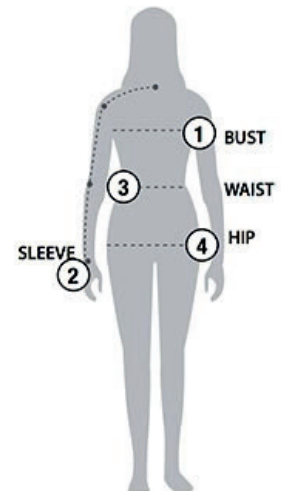

STORMTECH SIZING CHART

BASED ON YOUR BODY MEASUREMENTS

MEN'S SIZING

To select the best size for you, please follow these simple steps:

- ① **Most important measurement:**
Take your Chest/Bust measurement from just under your arm at the fullest part of the chest
- ② Take your Sleeve length from the back base of the neck across the shoulder and around the elbow to your wrist
- ③ Take your Waist measurement at the narrowest point around your natural waistline.
- ④ Take your Hip measurement at the fullest part of your body below the waist

When measurements fall between two sizes:
The size selection should be based on fit preference: Select lower size for a closer to body fit or the larger size for a more relaxed fit. When in doubt, we strongly recommend ordering a size sample.

WOMEN'S SIZING

CXJ-3 | MEN'S CREW SOFTSHELL

MEN'S SIZING CHART – YOUR BODY MEASUREMENTS

SIZE	XS	S	M	L	XL	2XL	3XL	4XL	5XL
Chest ①	N/A	35"-38" [89-96.5cm]	38"-41" [96.5-104cm]	41"-44" [104-112cm]	44"-47" [112-119cm]	47"-50" [119-127cm]	50"-53" [127-134.5cm]	53"-56" [134.5-142cm]	56"-59" [142-150cm]
Sleeve Length ②	N/A	33"-34" [84-86.5cm]	34"-35" [86.5-89cm]	35"-36" [89-91.5cm]	36"-37" [91.5-94cm]	37"-38" [94-96.5cm]	38"-38.5" [96.5-97.75cm]	38.5"-39" [97.75cm-99cm]	39"-39.5" [99-100.25cm]
Waist ③	N/A	29"-32" [73.5-81cm]	32"-35" [81-89cm]	35"-38" [89-96.5cm]	38"-41" [96.5-104cm]	41"-44" [104-112cm]	44"-47" [112-119cm]	47"-50" [119-127cm]	50"-53" [127-134.5cm]
Hip ④	N/A	34"-37" [86-94cm]	37"-40" [94-101.5cm]	40"-43" [101.5-109cm]	43"-46" [109-117cm]	46"-49" [117-124.5cm]	49"-52" [124.5-132cm]	52"-55" [132-140cm]	55"-58" [140-147cm]