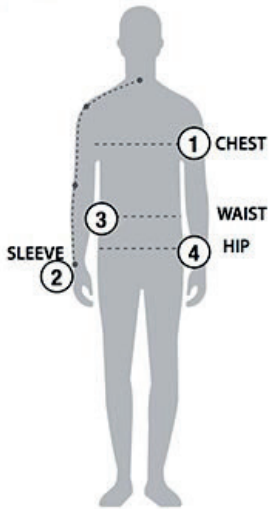

STORMTECH SIZING CHART

BASED ON YOUR BODY MEASUREMENTS

MEN'S SIZING

To select the best size for you, please follow these simple steps:

- ① **Most important measurement:**
Take your Chest/Bust measurement from just under your arm at the fullest part of the chest
- ② Take your Sleeve length from the back base of the neck across the shoulder and around the elbow to your wrist
- ③ Take your Waist measurement at the narrowest point around your natural waistline.
- ④ Take your Hip measurement at the fullest part of your body below the waist

When measurements fall between two sizes:
The size selection should be based on fit preference: Select lower size for a closer to body fit or the larger size for a more relaxed fit. When in doubt, we strongly recommend ordering a size sample.

WOMEN'S SIZING

CXJ-3 | MEN'S CREW SOFTSHELL

MEN'S SIZING CHART – YOUR BODY MEASUREMENTS

SIZE	XS	S	M	L	XL	2XL	3XL	4XL	5XL
Chest ①	N/A	35"-38" [89-96.5cm]	38"-41" [96.5-104cm]	41"-44" [104-112cm]	44"-47" [112-119cm]	47"-50" [119-127cm]	50"-53" [127-134.5cm]	53"-56" [134.5-142cm]	56"-59" [142-150cm]
Sleeve Length ②	N/A	33"-34" [84-86.5cm]	34"-35" [86.5-89cm]	35"-36" [89-91.5cm]	36"-37" [91.5-94cm]	37"-38" [94-96.5cm]	38"-38.5" [96.5-97.75cm]	38.5"-39" [97.75cm-99cm]	39"-39.5" [99-100.25cm]
Waist ③	N/A	29"-32" [73.5-81cm]	32"-35" [81-89cm]	35"-38" [89-96.5cm]	38"-41" [96.5-104cm]	41"-44" [104-112cm]	44"-47" [112-119cm]	47"-50" [119-127cm]	50"-53" [127-134.5cm]
Hip ④	N/A	34"-37" [86-94cm]	37"-40" [94-101.5cm]	40"-43" [101.5-109cm]	43"-46" [109-117cm]	46"-49" [117-124.5cm]	49"-52" [124.5-132cm]	52"-55" [132-140cm]	55"-58" [140-147cm]