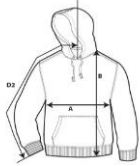

GILDAN®

99500

Performance Adult Tech Hooded Sweatshirt

DETAILS

Weight	237.0 G/SqM
Content	100% Polyester
Yarn Count	1/150/36
Features	Wicking properties Unlined 3 piece hood - 7.6 cms. Centre panel Flatcord with metal molded tips Tear away label Rolled forward shoulder Contrast Charcoal back neck tape Sideseamed Pouch pocket Twin needle stitching at shoulder, armhole, neck, waistband and cuffs Self-fabric cuffs and waistband
Sizes	S-3XL
Case Packs	S - 3XL 24 PIECES
Colours	4
SKU's	24

SPECIFICATIONS

	Tol-	Tol+	S	M	L	XL	2XL	3XL
Centimeters								
Chest (A)	1.905	1.905	50.800	55.880	60.960	66.040	71.120	76.200
Length from HPS (B)	2.540	2.540	73.660	76.200	78.740	81.280	83.820	86.360
Sleeve length (Centre back to incl.cuffs)	2.540	2.540	85.090	87.630	90.170	92.710	95.250	97.790
Inches								
Chest (A)	0.750	0.750	20.000	22.000	24.000	26.000	28.000	30.000
Length from HPS (B)	1.000	1.000	29.000	30.000	31.000	32.000	33.000	34.000
Sleeve length (Centre back to incl.cuffs)	1.000	1.000	33.500	34.500	35.500	36.500	37.500	38.500