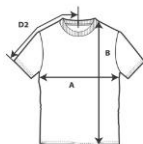

GILDAN®

5000B

Heavy Cotton Youth T-Shirt

DETAILS

Weight	180.0 G/SqM (White 170.0 G/SqM)
Content	100% Cotton
Yarn Count	20/1
Features	Seamless Twin needle 1.9 cms. collar Taped neck and shoulders Tear away label Twin needle sleeve and bottom hems Quarter-turned to eliminate Centre crease CPSIA Tracking Label Compliant
Sizes	XS-XL
Case Packs	XS - XL 72 PIECES
Colours	33
SKU's	165

SPECIFICATIONS

Centimeters	Tol-	Tol+	XS	S	M	L	XL
Chest (A)	2.540	2.540	40.640	43.180	45.720	48.260	50.800
Length from HPS (B)	2.540	2.540	52.070	55.880	59.690	63.500	67.310
Sleeve length (Centre back) (D2)	1.905	1.905	34.290	36.830	39.370	41.910	44.450
Inches	Tol-	Tol+	XS	S	M	L	XL
Chest (A)	1.000	1.000	16.000	17.000	18.000	19.000	20.000
Length from HPS (B)	1.000	1.000	20.500	22.000	23.500	25.000	26.500
Sleeve length (Centre back) (D2)	0.750	0.750	13.500	14.500	15.500	16.500	17.500