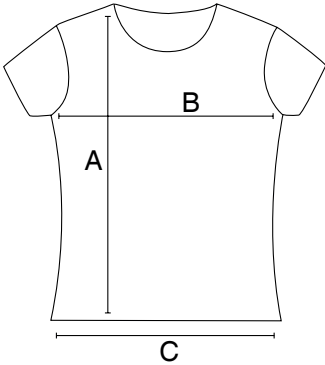

nakedshirt®

Kate 161.85

		S/M	L
A	total length	71	73
B	1/2 chest width	58	60
C	1/2 bottom width	62	64

measurements in cm

Errors and mistakes are possible.
Generally normal tolerances are acceptable.
April 2018