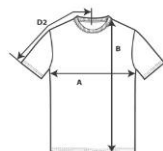

GILDAN®

64000

Softstyle Adult T-Shirt

DETAILS

Weight	153.0 G/SqM (White 144.0 G/SqM)
Content	100% Combed Ring Spun Cotton
Yarn Count	31/1
Features	Eurofit - sleeker fit in shoulder and sleeve Semi-fitted High stitch density for smoother printing surface Seamless Twin needle 1.9 cms. collar Taped neck and shoulders Tear away label and double-satin shoulder label Rolled forward shoulder Twin needle sleeve and bottom hems Quarter-turned to eliminate Centre crease
Sizes	S-4XL
Case Packs	S - 2XL 72 PIECES 3XL 36 PIECES 4XL 12 PIECES
Colours	55
SKU's	305

SPECIFICATIONS

	Tol-	Tol+	S	M	L	XL	2XL	3XL	4XL
Centimeters									
Chest (A)	2.540	2.540	45.720	50.800	55.880	60.960	66.040	71.120	76.200
Length from HPS (B)	2.540	2.540	71.120	74.295	76.835	79.375	82.550	85.090	87.630
Sleeve length (Centre back) (D2)	2.540	2.540	40.005	43.180	46.355	49.530	52.705	55.880	58.420
Inches									
Chest (A)	1.000	1.000	18.000	20.000	22.000	24.000	26.000	28.000	30.000
Length from HPS (B)	1.000	1.000	28.000	29.250	30.250	31.250	32.500	33.500	34.500
Sleeve length (Centre back) (D2)	0.750	0.750	15.750	17.000	18.250	19.500	20.750	22.000	23.000